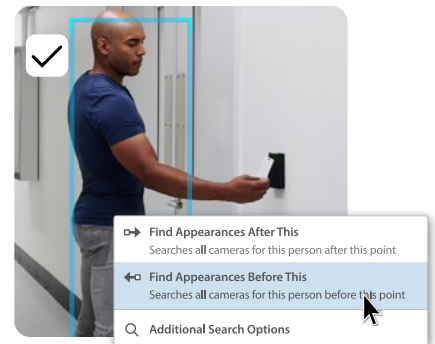

electro

Controlled Access Solutions

UNITY VIDEO & UNITY ACCESS UNIFICATION

Access Control That Works Seamlessly With Video Security

The Unity Access and Unity Video unification provides enhanced security in your facilities with exceptional situational awareness. Working better together, incorporating a video component helps verify access control events and alarms, informs access control responses and links visual and physical matches.

Instantly verify if the person seen carding in on camera matches the ID photo associated with their access card. You can then lock or unlock the door right from your Unity Video dashboard.

From the same Unity Video dashboard, you can search for that person by using the Identity Search feature.

Using the video from the most recent time the person carded in, you can easily use Avigilon Appearance Search™ technology to identify their current location on-site or review their previous whereabouts. It's that simple.

FOCUS OF ATTENTION INTERFACE

A cutting-edge user interface for live video monitoring that leverages AI and video analytics technologies to determine what information is important and should be presented to security operators.