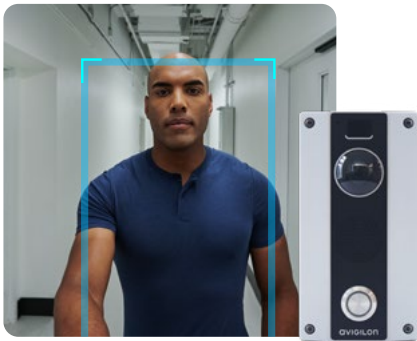

electro

Controlled Access Solutions

UNITY VIDEO & UNITY ACCESS UNIFICATION

Access Control That Works Seamlessly With Video Security

The Unity Access and Unity Video unification provides enhanced security in your facilities with exceptional situational awareness. Working better together, incorporating a video component helps verify access control events and alarms, informs access control responses and links visual and physical matches.

Instantly verify if the person seen carding in on camera matches the ID photo associated with their access card. You can then lock or unlock the door right from your Unity Video dashboard.

From the same Unity Video dashboard, you can search for that person by using the Identity Search feature.

Using the video from the most recent time the person carded in, you can easily use Avigilon Appearance Search™ technology to identify their current location on-site or review their previous whereabouts. It's that simple.

FOCUS OF ATTENTION INTERFACE

A cutting-edge user interface for live video monitoring that leverages AI and video analytics technologies to determine what information is important and should be presented to security operators.