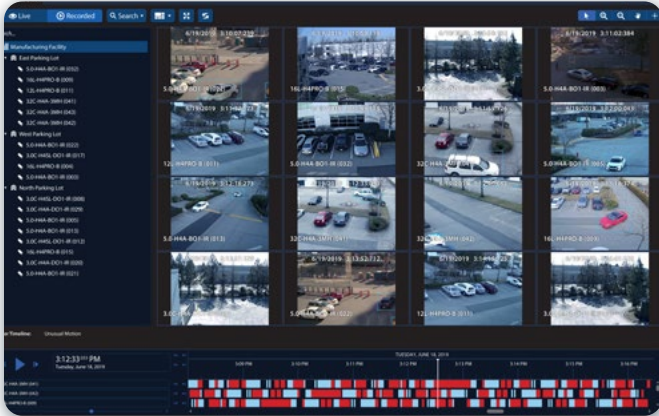

Instantly verify if the person seen carding in on camera matches the ID photo associated with their access card. You can then lock or unlock the door right from your Unity Video dashboard.

From the same Unity Video dashboard, you can search for that person by using the Identity Search feature.

Using the video from the most recent time the person carded in, you can easily use Avigilon Appearance Search™ technology to identify their current location on-site or review their previous whereabouts. It's that simple.

Unity Video Features

POWERFUL SEARCH

Avigilon Appearance Search technology sorts through hours of video with ease to quickly locate a specific person or vehicle of interest across an entire facility in near real-time.

FOCUS OF ATTENTION INTERFACE

A cutting-edge user interface for live video monitoring that leverages AI and video analytics technologies to determine what information is important and should be presented to security operators.