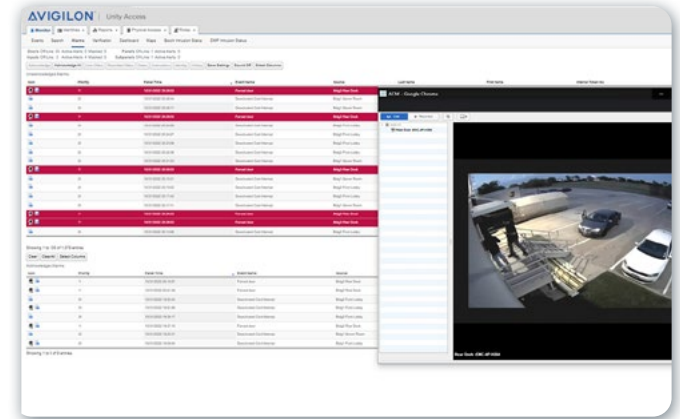

Unity Access Features

100% BROWSER-BASED SYSTEM

No client software installation required, delivering a ready-to-deploy solution that saves you time.

OPEN-PLATFORM HARDWARE

Integrates with hardware from industry-leading brands that scales from a few readers to larger and more distributed installations.

COMBINED FOR A POWERFUL SECURITY SOLUTION

IDENTITY SEARCH

Enables fast search for a person of interest using their Unity Access cardholder information. You can then use Avigilon Appearance Search technology to determine that person's current or previous location on site.

QUICK ACTION

Unity Access generated door events allow you to create rule-based actions and notifications for quick on-site responses, including immediate facility lockdown.

To learn more, contact your [local Avigilon sales representative](#)